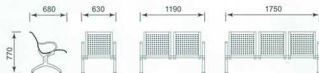

BC 590-5 (FABRIC)

5 Seater Link Chair
2620W x 500D x 750H

**SERIES
LINK CHAIR**

SGCAIR 0315

SW 520mm
 TH 770mm
 SH 360mm • BW 560mm
 SD 470mm • AH 200mm

SGCAIR 0215

SW 500mm
 TH 770mm
 SH 375mm • BW 570mm
 SD 470mm • AH 210mm