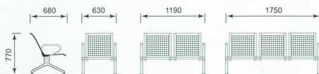

BC 590-5 (FABRIC)

5 Seater Link Chair
2620W x 500D x 750H

**SERIES
LINK CHAIR**

SGCAIR 0315

SW 520mm
 TH 770mm
 SH 360mm • BW 560mm
 SD 470mm • AH 200mm

SGCAIR 0215

SW 500mm
 TH 770mm
 SH 375mm • BW 570mm
 SD 470mm • AH 210mm