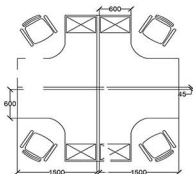

CATALOG

**WORKSTATION
OFFICE**

AQUILA

3000 mm L x 3000 W mm (4 seats)

ARES

3000 mm L x 3000 W mm (4 seats)

CAPELLA

4500 mm L x 3000 mm W (6 seats)

**WORKSTATION
OFFICE**

CASIOPEIA

3000 mm L x 2000 W mm (4 seaters)

CENTAURUS

3620 mm L x 2200 W mm (4 seaters)

DELPHINUS

6000 mm L x 1500mm/3000 mm W (4/8 seaters)

WORKSTATION OFFICE

JUNIPER

7200 mm L x 2700 mm W (3 + 2 seaters)

TABLE EXECUTIVE

EUGENIA CONCEPT

1800 x 900/750 x 750
 1800 x 750/600 x 750
 1500 x 750/600 x 750

EUSTOMA CONCEPT

1800 x 750 x 1800 x 600
 1500 x 600 x 1800 x 600
 1500 x 600 x 1500 x 600
 1200 x 600 x 1500 x 600