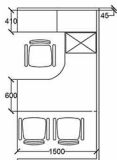

**WORKSTATION
OFFICE**

CASIOPEIA

3000 mm L x 2000 W mm (4 seaters)

CENTAURUS

3620 mm L x 2200 W mm (4 seaters)

DELPHINUS

6000 mm L x 1500mm/3000 mm W (4/8 seaters)

WORKSTATION OFFICE

LUNA

3000 mm L x 1200 W mm (4 seats)

PAVO

2416 mm L x 1800 W mm (2 seats)

SATURNO

3000 mm L x 3000 W mm (4 seats)

**WORKSTATION
OFFICE**

SEGINUS

4756 mm L x 3128 W mm (4 seaters)

SIRIUS

2400 mm L x 1500 W mm (2 seaters)

TARAZED

3000 mm L x 1500 W mm (4 seaters)

WORKSTATION OFFICE

BEGONIA

4590 mm L x 3000 mm x W (6 seaters)

JUNIPER

7200 mm L x 2700 mm W (3 + 2 seaters)

TABLE EXECUTIVE

EUGENIA CONCEPT

1800 x 900/750 x 750
 1800 x 750/600 x 750
 1500 x 750/600 x 750

EUSTOMA CONCEPT

1800 x 750 x 1800 x 600
 1500 x 600 x 1800 x 600
 1500 x 600 x 1500 x 600
 1200 x 600 x 1500 x 600