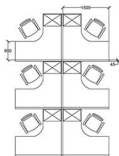

CATALOG

**WORKSTATION
OFFICE**

AQUILA

3000 mm L x 3000 W mm (4 seats)

ARES

3000 mm L x 3000 W mm (4 seats)

CAPELLA

4500 mm L x 3000 mm W (6 seats)

**WORKSTATION
OFFICE**

CASIOPEIA

3000 mm L x 2000 W mm (4 seaters)

CENTAURUS

3620 mm L x 2200 W mm (4 seaters)

DELPHINUS

6000 mm L x 1500mm/3000 mm W (4/8 seaters)

WORKSTATION OFFICE

JUNIPER

7200 mm L x 2700 mm W (3 + 2 seaters)

TABLE EXECUTIVE

EUGENIA CONCEPT

1800 x 900/750 x 750
 1800 x 750/600 x 750
 1500 x 750/600 x 750

EUSTOMA CONCEPT

1800 x 750 x 1800 x 600
 1500 x 600 x 1800 x 600
 1500 x 600 x 1500 x 600
 1200 x 600 x 1500 x 600