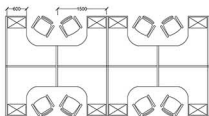

**WORKSTATION
OFFICE**

CASIOPEIA

3000 mm L x 2000 W mm (4 seaters)

CENTAURUS

3620 mm L x 2200 W mm (4 seaters)

DELPHINUS

6000 mm L x 1500mm/3000 mm W (4/8 seaters)

WORKSTATION OFFICE

JUNIPER

7200 mm L x 2700 mm W (3 + 2 seaters)

TABLE EXECUTIVE

EUGENIA CONCEPT

1800 x 900/750 x 750
 1800 x 750/600 x 750
 1500 x 750/600 x 750

EUSTOMA CONCEPT

1800 x 750 x 1800 x 600
 1500 x 600 x 1800 x 600
 1500 x 600 x 1500 x 600
 1200 x 600 x 1500 x 600