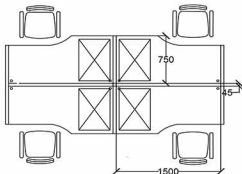

**WORKSTATION
OFFICE**

CASIOPEIA

3000 mm L x 2000 W mm (4 seaters)

CENTAURUS

3620 mm L x 2200 W mm (4 seaters)

DELPHINUS

6000 mm L x 1500mm/3000 mm W (4/8 seaters)

WORKSTATION OFFICE

LUNA

3000 mm L x 1200 W mm (4 seats)

PAVO

2416 mm L x 1800 W mm (2 seats)

SATURNO

3000 mm L x 3000 W mm (4 seats)

**WORKSTATION
OFFICE**

SEGINUS

4756 mm L x 3128 W mm (4 seaters)

SIRIUS

2400 mm L x 1500 W mm (2 seaters)

TARAZED

3000 mm L x 1500 W mm (4 seaters)

WORKSTATION OFFICE

BEGONIA

4590 mm L x 3000 mm x W (6 seaters)

DIODIA

6135 mm L x 3045 mm W (8seaters)

ELODIA

5232 mm L x 4267 mm W (9 seaters)

ZIG-ZAG

5000 mm L x 5000 mm W = 3755 mm L x 3755 mm W (12 seaters)

ITEA

3000 mm L x 2400 mm W (1 + 2 seaters)