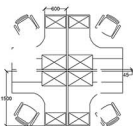

CATALOG

**WORKSTATION
OFFICE**

AQUILA

3000 mm L x 3000 W mm (4 seats)

ARES

3000 mm L x 3000 W mm (4 seats)

CAPELLA

4500 mm L x 3000 mm W (6 seats)

**WORKSTATION
OFFICE**

CASIOPEIA

3000 mm L x 2000 W mm (4 seaters)

CENTAURUS

3620 mm L x 2200 W mm (4 seaters)

DELPHINUS

6000 mm L x 1500mm/3000 mm W (4/8 seaters)

WORKSTATION OFFICE

JUNIPER

7200 mm L x 2700 mm W (3 + 2 seaters)

TABLE EXECUTIVE

EUGENIA CONCEPT

1800 x 900/750 x 750
 1800 x 750/600 x 750
 1500 x 750/600 x 750

EUSTOMA CONCEPT

1800 x 750 x 1800 x 600
 1500 x 600 x 1800 x 600
 1500 x 600 x 1500 x 600
 1200 x 600 x 1500 x 600