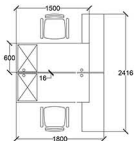

**WORKSTATION
OFFICE**

CASIOPEIA

3000 mm L x 2000 W mm (4 seaters)

CENTAURUS

3620 mm L x 2200 W mm (4 seaters)

DELPHINUS

6000 mm L x 1500mm/3000 mm W (4/8 seaters)

WORKSTATION OFFICE

LUNA

3000 mm L x 1200 W mm (4 seats)

PAVO

2416 mm L x 1800 W mm (2 seats)

SATURNO

3000 mm L x 3000 W mm (4 seats)

**WORKSTATION
OFFICE**

SEGINUS

4756 mm L x 3128 W mm (4 seaters)

SIRIUS

2400 mm L x 1500 W mm (2 seaters)

TARAZED

3000 mm L x 1500 W mm (4 seaters)

WORKSTATION OFFICE

BEGONIA

4590 mm L x 3000 mm x W (6 seaters)

JUNIPER

7200 mm L x 2700 mm W (3 + 2 seaters)

TABLE EXECUTIVE

EUGENIA CONCEPT

1800 x 900/750 x 750
 1800 x 750/600 x 750
 1500 x 750/600 x 750

EUSTOMA CONCEPT

1800 x 750 x 1800 x 600
 1500 x 600 x 1800 x 600
 1500 x 600 x 1500 x 600
 1200 x 600 x 1500 x 600