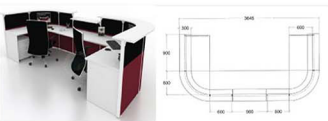

PHACELIA CONCEPT

PHA 16 : 1600W x 1077D x 1050H
 PHA 19 : 1900W x 1077D x 1050H

PISTIA CONCEPT

PIS 16 : 1600W x 800D x 1200H
 PIS 19 : 1900W x 800D x 1200H

TABLE COUNTER

PHALARIS CONCEPT

PHA : 3645W x 1675D x 1050H