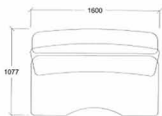

**SERIES
MEETING TABLE**

D 288 (BOAT SHAPE)

4800W x 1400D x 750H (14 kerusi)
 WHITE / WOODGRAIN
 MDF ALUMINIUM

KE 1000 (KNIGHT PIANO)

3660W x 2523D x 760H (14 kerusi)
 WOODGRAIN
 MDF ALUMINIUM

D 688 (BOAT SHAPE)

4800W x 1800D x 760H (14 kerusi)
 WOODGRAIN
 MDF WOODGRAIN LAMINATED

D 201 (BOAT SHAPE)

4950W x 1502D x 760H (14 kerusi)
 WOODGRAIN
 HPL MELLAMNE LAMINATED MDF

**TABLE
COUNTER**

PANICUM CONCEPT

PAN 18 : 1800W x 1500D x 1150H

PHACELIA CONCEPT

PHA 16 : 1600W x 1077D x 1050H
 PHA 19 : 1900W x 1077D x 1050H

PISTIA CONCEPT

PIS 16 : 1600W x 800D x 1200H
 PIS 19 : 1900W x 800D x 1200H

TABLE COUNTER

PHALARIS CONCEPT

PHA : 3645W x 1675D x 1050H