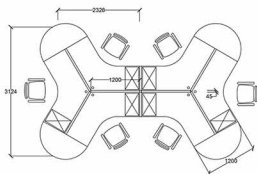

**WORKSTATION
OFFICE**

CASIOPEIA

3000 mm L x 2000 W mm (4 seaters)

CENTAURUS

3620 mm L x 2200 W mm (4 seaters)

DELPHINUS

6000 mm L x 1500mm/3000 mm W (4/8 seaters)

WORKSTATION OFFICE

LUNA

3000 mm L x 1200 W mm (4 seats)

PAVO

2416 mm L x 1800 W mm (2 seats)

SATURNO

3000 mm L x 3000 W mm (4 seats)

**WORKSTATION
OFFICE**

SEGINUS

4756 mm L x 3128 W mm (4 seaters)

SIRIUS

2400 mm L x 1500 W mm (2 seaters)

TARAZED

3000 mm L x 1500 W mm (4 seaters)

WORKSTATION OFFICE

BEGONIA

4590 mm L x 3000 mm x W (6 seaters)

JUNIPER

7200 mm L x 2700 mm W (3 + 2 seaters)

TABLE EXECUTIVE

EUGENIA CONCEPT

1800 x 900/750 x 750
 1800 x 750/600 x 750
 1500 x 750/600 x 750

EUSTOMA CONCEPT

1800 x 750 x 1800 x 600
 1500 x 600 x 1800 x 600
 1500 x 600 x 1500 x 600
 1200 x 600 x 1500 x 600