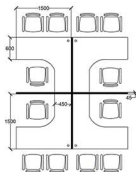

CATALOG

**WORKSTATION
OFFICE**

AQUILA

3000 mm L x 3000 W mm (4 seats)

ARES

3000 mm L x 3000 W mm (4 seats)

CAPELLA

4500 mm L x 3000 mm W (6 seats)

**WORKSTATION
OFFICE**

CASIOPEIA

3000 mm L x 2000 W mm (4 seaters)

CENTAURUS

3620 mm L x 2200 W mm (4 seaters)

DELPHINUS

6000 mm L x 1500mm/3000 mm W (4/8 seaters)

WORKSTATION OFFICE

LUNA

3000 mm L x 1200 W mm (4 seats)

PAVO

2416 mm L x 1800 W mm (2 seats)

SATURNO

3000 mm L x 3000 W mm (4 seats)

**WORKSTATION
OFFICE**

SEGINUS

JUNIPER

7200 mm L x 2700 mm W (3 + 2 seaters)

TABLE EXECUTIVE

EUGENIA CONCEPT

1800 x 900/750 x 750
 1800 x 750/600 x 750
 1500 x 750/600 x 750

EUSTOMA CONCEPT

1800 x 750 x 1800 x 600
 1500 x 600 x 1800 x 600
 1500 x 600 x 1500 x 600
 1200 x 600 x 1500 x 600