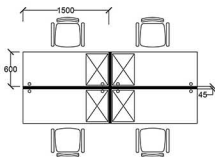

**WORKSTATION
OFFICE**

CASIOPEIA

3000 mm L x 2000 W mm (4 seaters)

CENTAURUS

3620 mm L x 2200 W mm (4 seaters)

DELPHINUS

6000 mm L x 1500mm/3000 mm W (4/8 seaters)

WORKSTATION OFFICE

LUNA

3000 mm L x 1200 W mm (4 seats)

PAVO

2416 mm L x 1800 W mm (2 seats)

SATURNO

3000 mm L x 3000 W mm (4 seats)

**WORKSTATION
OFFICE**

SEGINUS

4756 mm L x 3128 W mm (4 seaters)

SIRIUS

2400 mm L x 1500 W mm (2 seaters)

TARAZED

3000 mm L x 1500 W mm (4 seaters)

WORKSTATION OFFICE

BEGONIA

4590 mm L x 3000 mm x W (6 seaters)

JUNIPER

7200 mm L x 2700 mm W (3 + 2 seaters)

TABLE EXECUTIVE

EUGENIA CONCEPT

1800 x 900/750 x 750
 1800 x 750/600 x 750
 1500 x 750/600 x 750

EUSTOMA CONCEPT

1800 x 750 x 1800 x 600
 1500 x 600 x 1800 x 600
 1500 x 600 x 1500 x 600
 1200 x 600 x 1500 x 600