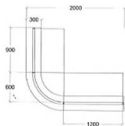

PHACELIA CONCEPT

PHA 16 : 1600W x 1077D x 1050H
 PHA 19 : 1900W x 1077D x 1050H

PISTIA CONCEPT

PIS 16 : 1600W x 800D x 1200H
 PIS 19 : 1900W x 800D x 1200H

TABLE COUNTER

PHALARIS CONCEPT

PHA : 3645W x 1675D x 1050H