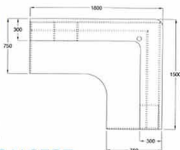

**TABLE
COUNTER**

PANICUM CONCEPT

PAN 18 : 1800W x 1500D x 1150H