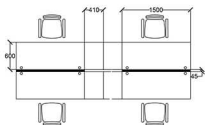

CATALOG

**WORKSTATION
OFFICE**

AQUILA

3000 mm L x 3000 W mm (4 seats)

ARES

3000 mm L x 3000 W mm (4 seats)

CAPELLA

4500 mm L x 3000 mm W (6 seats)

**WORKSTATION
OFFICE**

CASIOPEIA

3000 mm L x 2000 W mm (4 seaters)

CENTAURUS

3620 mm L x 2200 W mm (4 seaters)

DELPHINUS

6000 mm L x 1500mm/3000 mm W (4/8 seaters)

WORKSTATION OFFICE

LUNA

3000 mm L x 1200 W mm (4 seats)

PAVO

2416 mm L x 1800 W mm (2 seats)

SATURNO

3000 mm L x 3000 W mm (4 seats)

**WORKSTATION
OFFICE**

SEGINUS

JUNIPER

7200 mm L x 2700 mm W (3 + 2 seaters)

TABLE EXECUTIVE

EUGENIA CONCEPT

1800 x 900/750 x 750
 1800 x 750/600 x 750
 1500 x 750/600 x 750

EUSTOMA CONCEPT

1800 x 750 x 1800 x 600
 1500 x 600 x 1800 x 600
 1500 x 600 x 1500 x 600
 1200 x 600 x 1500 x 600